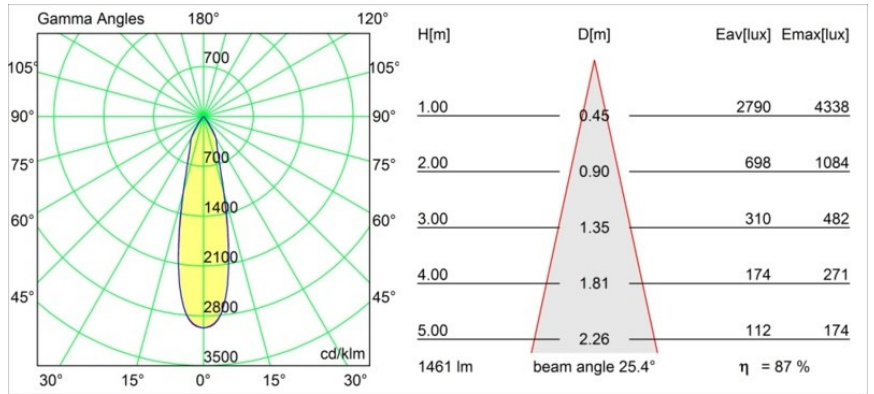

Light distribution & beam diagram