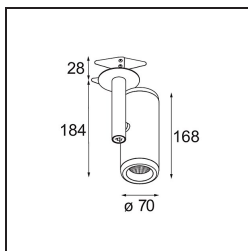

Specifications

Material	12736009
Light Source Type	LED
LED Type	BRIDGELUX VERO13
LED technology	LED COB
CRI	Min. 90
Colour Temperature	2700K
Lifetime	L80B20 @50,000 Hours
Lamp Included	Yes
Number of Light Sources	1
CIE flux code	100 100 100 100 88
Binning (SDCM)	3
Light Direction	Down
Optic	Reflector
Measured beam angle (°)	25.0
Input Voltage	Constant Current Driver Required
Electrical Class	III
IP Rating	20
Glow wire rating (°C)	960
Indoor/Outdoor	Indoor
Application	Ceiling, Wall
Mounting	Semi-Recessed
Cut-out size (mm)	ø65
Mounting depth (mm)	80.0
Adjustability	H 355° V 360°
Distance to Lighted Object (m)	0,1
Primary Colour & Primary Finish	White, Structure
Gross weight (g)	940.0
Drive current (mA)	350 500
Min. forward voltage (Vf)	29,1 29,9
Max. forward voltage (Vf)	33,7 34,7
Connected load (W)	11,0 16,2
Luminous flux per lamp (lm)	936 1285
Efficacy (lm/W)	85 79
Glare rating	16 17

Remark

- 4000K on request
-

TM30 & CRI diagram

Light distribution & beam diagram

Diagrams

Installation Accessories

10490330 Installation Housing 172x112x100

12291330 Plaster Kit 170x112 - 65 1x