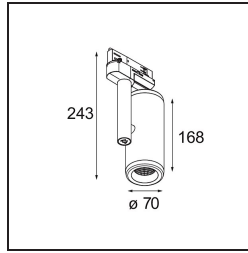

Specifications

Material	12735332
Light Source Type	LED
LED Type	BRIDGELUX VERO13
LED technology	LED COB
CRI	Min. 90
Colour Temperature	3000K
Lifetime	L80B20 @50,000 Hours
Lamp Included	Yes
Number of Light Sources	1
CIE flux code	100 100 100 100 84
Binning (SDCM)	3
Light Direction	Down
Optic	Reflector
Measured beam angle (°)	38.0
Input Voltage	230V
Luminaire power (W)	13.0
Electrical Class	I
IP Rating	20
Glow wire rating (°C)	960
Dimming Protocol	Trailing Edge
Indoor/Outdoor	Indoor
Application	Ceiling
Adjustability	H 355° V 360°
Distance to Lighted Object (m)	0,1
Primary Colour & Primary Finish	Black, Structure
Gross weight (g)	940.0
Luminous flux per lamp (lm)	879
Efficacy (lm/W)	67
Glare rating	16
Remark	<ul style="list-style-type: none"> • 4000K on request • This is not a complete product. Track 230V system required.