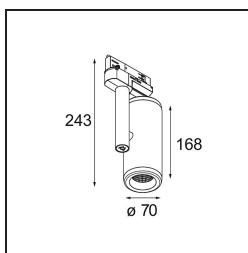

Specifications

Material	12735309
Light Source Type	LED
LED Type	BRIDGELUX VERO13
LED technology	LED COB
CRI	Min. 90
Colour Temperature	3000K
Lifetime	L80B20 @50,000 Hours
Lamp Included	Yes
Number of Light Sources	1
CIE flux code	100 100 100 100 84
Binning (SDCM)	3
Light Direction	Down
Optic	Reflector
Measured beam angle (°)	38.0
Input Voltage	230V
Luminaire power (W)	13.0
Electrical Class	I
IP Rating	20
Glow wire rating (°C)	960
Dimming Protocol	Trailing Edge
Indoor/Outdoor	Indoor
Application	Ceiling
Adjustability	H 355° V 360°
Distance to Lighted Object (m)	0,1
Primary Colour & Primary Finish	White, Structure
Gross weight (g)	940.0
Luminous flux per lamp (lm)	879
Efficacy (lm/W)	67
Glare rating	16
Remark	<ul style="list-style-type: none"> • 4000K on request • This is not a complete product. Track 230V system required.