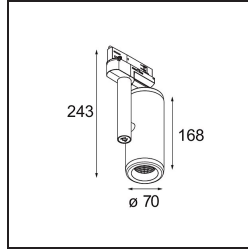

Specifications

Material	12735132
Light Source Type	LED
LED Type	BRIDGELUX VERO13
LED technology	LED COB
CRI	Min. 90
Colour Temperature	3000K
Lifetime	L80B20 @50,000 Hours
Lamp Included	Yes
Number of Light Sources	1
CIE flux code	100 100 100 100 88
Binning (SDCM)	3
Light Direction	Down
Optic	Reflector
Measured beam angle (°)	25.0
Input Voltage	230V
Luminaire power (W)	13.0
Electrical Class	I
IP Rating	20
Glow wire rating (°C)	960
Dimming Protocol	Trailing Edge
Indoor/Outdoor	Indoor
Application	Ceiling
Adjustability	H 355° V 360°
Distance to Lighted Object (m)	0,1
Primary Colour & Primary Finish	Black, Structure
Gross weight (g)	940.0
Luminous flux per lamp (lm)	920
Efficacy (lm/W)	70
Glare rating	16
Remark	<ul style="list-style-type: none"> • 4000K on request • This is not a complete product. Track 230V system required.