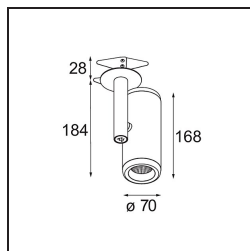

Specifications

Material	12734532
Light Source Type	LED
LED Type	BRIDGELUX WARMDIM 12W
LED technology	LED COB
CRI	Min. 95
Colour Temperature	1800-3000K (Warm Dim)
Lifetime	L80B10 @50,000 Hours
Lamp Included	Yes
Number of Light Sources	1
CIE flux code	100 100 100 100 83
Binning (SDCM)	3
Light Direction	Down
Optic	Reflector
Measured beam angle (°)	37.0
Input Voltage	Constant Current Driver Required
Electrical Class	III
IP Rating	20
Glow wire rating (°C)	960
Indoor/Outdoor	Indoor
Application	Ceiling, Wall
Mounting	Semi-Recessed
Cut-out size (mm)	ø65
Mounting depth (mm)	80.0
Adjustability	H 355° V 360°
Distance to Lighted Object (m)	0,1
Primary Colour & Primary Finish	Black, Structure
Gross weight (g)	987.0
Drive current (mA)	350
Min. forward voltage (Vf)	30,6
Max. forward voltage (Vf)	37,0
Connected load (W)	12,0
Luminous flux per lamp (lm)	821
Efficacy (lm/W)	68
Glare rating	17

Remark

- 4000K on request
-

TM30 & CRI diagram

Light distribution & beam diagram

Diagrams

Installation Accessories

10490330 Installation Housing 172x112x100

12291330 Plaster Kit 170x112 - 65 1x