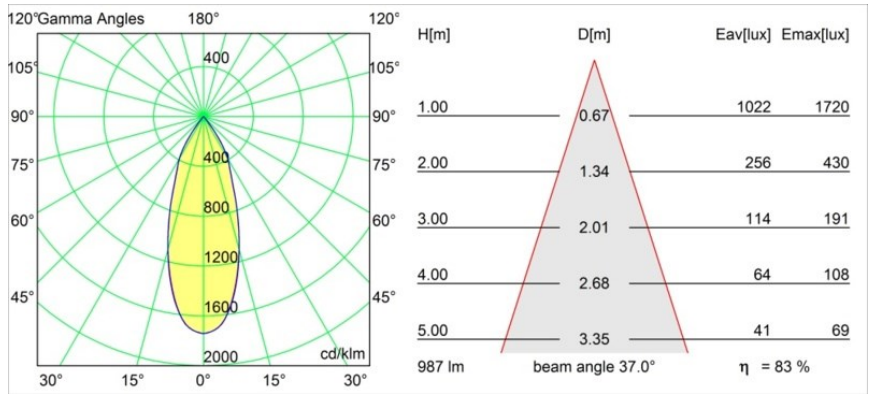

Light distribution & beam diagram