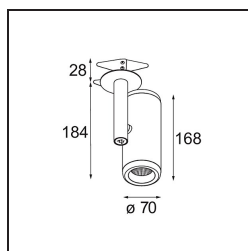

Specifications

Material	12734509
Light Source Type	LED
LED Type	BRIDGELUX WARMDIM 12W
LED technology	LED COB
CRI	Min. 95
Colour Temperature	1800-3000K (Warm Dim)
Lifetime	L80B10 @50,000 Hours
Lamp Included	Yes
Number of Light Sources	1
CIE flux code	100 100 100 100 83
Binning (SDCM)	3
Light Direction	Down
Optic	Reflector
Measured beam angle (°)	37.0
Input Voltage	Constant Current Driver Required
Electrical Class	III
IP Rating	20
Glow wire rating (°C)	960
Indoor/Outdoor	Indoor
Application	Ceiling, Wall
Mounting	Semi-Recessed
Cut-out size (mm)	ø65
Mounting depth (mm)	80.0
Adjustability	H 355° V 360°
Distance to Lighted Object (m)	0,1
Primary Colour & Primary Finish	White, Structure
Gross weight (g)	987.0
Drive current (mA)	350
Min. forward voltage (Vf)	30,6
Max. forward voltage (Vf)	37,0
Connected load (W)	12,0
Luminous flux per lamp (lm)	821
Efficacy (lm/W)	68
Glare rating	17