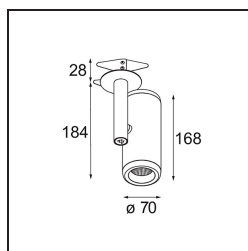

### Specifications

Material	12734432
Light Source Type	LED
LED Type	BRIDGELUX WARMDIM 12W
LED technology	LED COB
CRI	Min. 95
Colour Temperature	1800-3000K (Warm Dim)
Lifetime	L80B10 @50,000 Hours
Lamp Included	Yes
Number of Light Sources	1
CIE flux code	100 100 100 100 81
Binning (SDCM)	3
Light Direction	Down
Optic	Reflector
Measured beam angle (°)	26.0
Input Voltage	Constant Current Driver Required
Electrical Class	III
IP Rating	20
Glow wire rating (°C)	960
Indoor/Outdoor	Indoor
Application	Ceiling, Wall
Mounting	Semi-Recessed
Cut-out size (mm)	ø65
Mounting depth (mm)	80.0
Adjustability	H 355° V 360°
Distance to Lighted Object (m)	0,1
Primary Colour & Primary Finish	Black, Structure
Gross weight (g)	987.0
Drive current (mA)	350
Min. forward voltage (Vf)	30,6
Max. forward voltage (Vf)	37,0
Connected load (W)	12,0
Luminous flux per lamp (lm)	802
Efficacy (lm/W)	66
Glare rating	17

---

Remark

- 4000K on request
-

**TM30 & CRI diagram**

**Light distribution & beam diagram**

Diagrams

**Installation Accessories**

**10490330** Installation Housing 172x112x100