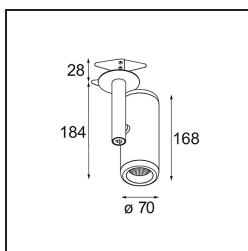

Specifications

Material	12734409
Light Source Type	LED
LED Type	BRIDGELUX WARMDIM 12W
LED technology	LED COB
CRI	Min. 95
Colour Temperature	1800-3000K (Warm Dim)
Lifetime	L80B10 @50,000 Hours
Lamp Included	Yes
Number of Light Sources	1
CIE flux code	100 100 100 100 81
Binning (SDCM)	3
Light Direction	Down
Optic	Reflector
Measured beam angle (°)	26.0
Input Voltage	Constant Current Driver Required
Electrical Class	III
IP Rating	20
Glow wire rating (°C)	960
Indoor/Outdoor	Indoor
Application	Ceiling, Wall
Mounting	Semi-Recessed
Cut-out size (mm)	ø65
Mounting depth (mm)	80.0
Adjustability	H 355° V 360°
Distance to Lighted Object (m)	0,1
Primary Colour & Primary Finish	White, Structure
Gross weight (g)	987.0
Drive current (mA)	350
Min. forward voltage (Vf)	30,6
Max. forward voltage (Vf)	37,0
Connected load (W)	12,0
Luminous flux per lamp (lm)	802
Efficacy (lm/W)	66
Glare rating	17

Remark

- 4000K on request
-

TM30 & CRI diagram

Light distribution & beam diagram

Diagrams

Installation Accessories

10490330 Installation Housing 172x112x100

12291330 Plaster Kit 170x112 - 65 1x