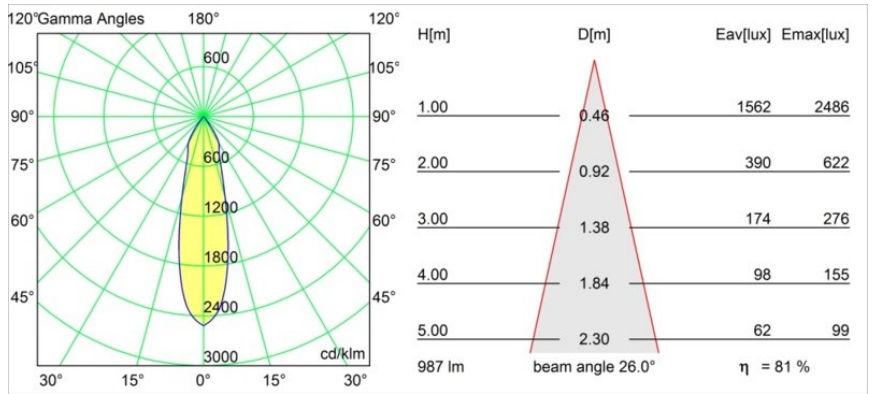

Light distribution & beam diagram