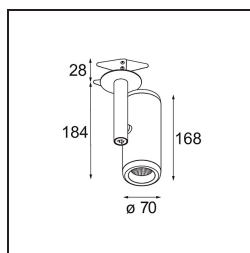

### Specifications

Material	12734409
Light Source Type	LED
LED Type	BRIDGELUX WARMDIM 12W
LED technology	LED COB
CRI	Min. 95
Colour Temperature	1800-3000K (Warm Dim)
Lifetime	L80B10 @50,000 Hours
Lamp Included	Yes
Number of Light Sources	1
CIE flux code	100 100 100 100 81
Binning (SDCM)	3
Light Direction	Down
Optic	Reflector
Measured beam angle (°)	26.0
Input Voltage	Constant Current Driver Required
Electrical Class	III
IP Rating	20
Glow wire rating (°C)	960
Indoor/Outdoor	Indoor
Application	Ceiling, Wall
Mounting	Semi-Recessed
Cut-out size (mm)	ø65
Mounting depth (mm)	80.0
Adjustability	H 355° V 360°
Distance to Lighted Object (m)	0,1
Primary Colour & Primary Finish	White, Structure
Gross weight (g)	987.0
Drive current (mA)	350
Min. forward voltage (Vf)	30,6
Max. forward voltage (Vf)	37,0
Connected load (W)	12,0
Luminous flux per lamp (lm)	802
Efficacy (lm/W)	66
Glare rating	17

---

Remark

- 4000K on request
-

**TM30 & CRI diagram**

**Light distribution & beam diagram**

Diagrams

**Installation Accessories**

**10490330** Installation Housing 172x112x100