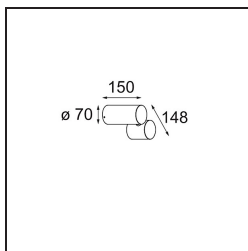

Date
Customer
Project
Type

*Lowie Surface 70 1x IP54 LED 3000K Flood Non-Dim DI Black Structure*

**Specifications**

Material	12670308
Light Source Type	LED
LED Type	LED LOWIE/LOWIEZE/SULFER
LED technology	LED high power
CRI	Min. 90
Colour Temperature	3000K
Lifetime	L80B20 @50,000 Hours
Lamp Included	Yes
Number of Light Sources	1
Binning (SDCM)	3
Light Direction	Down
Optic	Collimator
Measured beam angle (°)	39.7
Input Voltage	230V
Luminaire power (W)	5.8
Electrical Class	I
IP Rating	54
Glow wire rating (°C)	960
Dimming Protocol	Non-Dim
Indoor/Outdoor	Outdoor
Application	Ceiling, Wall, Floor
Mounting	Surface
Adjustability	V 359°
Distance to Lighted Object (m)	0,1
Primary Colour & Primary Finish	Black, Structure
Gross weight (g)	1140.0
Luminous flux per lamp (lm)	208
Efficacy (lm/W)	41
Glare rating	9