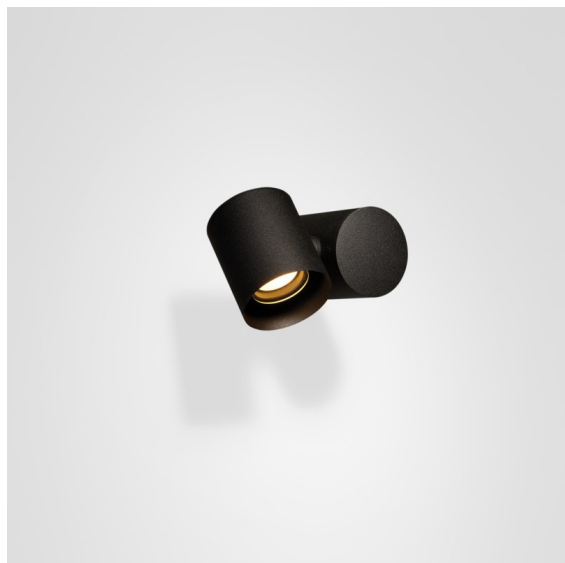

Date
Customer
Project
Type

*Lowie Surface 70 1x IP54 LED 3000K Flood Non-Dim DI Black Structure*

**Specifications**

Material	12670308
Light Source Type	LED
LED Type	LED LOWIE/LOWIEZE/SULFER
LED technology	LED high power
CRI	Min. 90
Colour Temperature	3000K
Lifetime	L80B20 @50,000 Hours
Lamp Included	Yes
Number of Light Sources	1
Binning (SDCM)	3
Light Direction	Down
Optic	Collimator
Measured beam angle (°)	39.7
Input Voltage	230V
Luminaire power (W)	5.8
Electrical Class	I
IP Rating	54
Glow wire rating (°C)	960
Dimming Protocol	Non-Dim
Indoor/Outdoor	Outdoor
Application	Ceiling, Wall, Floor
Mounting	Surface
Adjustability	V 359°
Distance to Lighted Object (m)	0,1
Primary Colour & Primary Finish	Black, Structure
Gross weight (g)	1140.0
Luminous flux per lamp (lm)	208
Efficacy (lm/W)	41
Glare rating	9

Lowie is the noble member of a highly versatile outdoor family (IP54). Together with Lowieze, they will turn your garden into a theatre. Lowie (for wall mounting) is a perfect example of form blending with function. The cylindrical light units can rotate fully around the body, also a cylinder, and be used as uplights or downlights independently of each other. Available with one or two light units.

**TM30 & CRI diagram**

**Light distribution & beam diagram**

**Installation Accessories**

**11189802** Earthpin 350 Black

Choose a required accessory