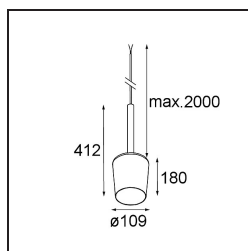

Tulip Blossom Kompas Suspended 1x A60 E27 Black Structure - Gold Matt

Specifications

Material	12663191
Light Source Type	A60 E27
Lamp Included	No
Number of Light Sources	1
Light Direction	Down
Input Voltage	230V
Electrical Class	II
IP Rating	20
Glow wire rating (°C)	960
Indoor/Outdoor	Indoor
Application	Ceiling
Mounting	Suspended
Adjustability	Not Applicable
Distance to Lighted Object (m)	0,1
Primary Colour & Primary Finish	Black, Structure
Secondary Colour & Secondary Finish	Gold, Matt
Gross weight (g)	942.0
Remark	<ul style="list-style-type: none"> • A60 bulb not included • This is not a complete product. A60 bulb required. • This is not a complete product. A60 bulb and Kompas Round system required.

Light distribution & beam diagram

Installation Accessories

- **13570632** Kompas Round Surface 340 DE Black Structure
- **13570609** Kompas Round Surface 340 DE White Structure
- Choose a required accessory