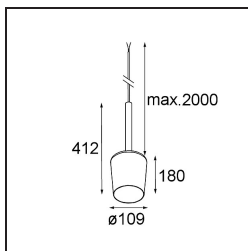

Date
Customer
Project
Type

Tulip Blossom Kompas Suspended 1x A60 E27 White Structure - Gold Matt

Specifications

Material	12663189
Light Source Type	A60 E27
Lamp Included	No
Number of Light Sources	1
Light Direction	Down
Input Voltage	230V
Electrical Class	II
IP Rating	20
Glow wire rating (°C)	960
Indoor/Outdoor	Indoor
Application	Ceiling
Mounting	Suspended
Adjustability	Not Applicable
Distance to Lighted Object (m)	0,1
Primary Colour & Primary Finish	White, Structure
Secondary Colour & Secondary Finish	Gold, Matt
Gross weight (g)	942.0
Remark	<ul style="list-style-type: none"> • A60 bulb not included • This is not a complete product. A60 bulb required. • This is not a complete product. A60 bulb and Kompas Round system required.