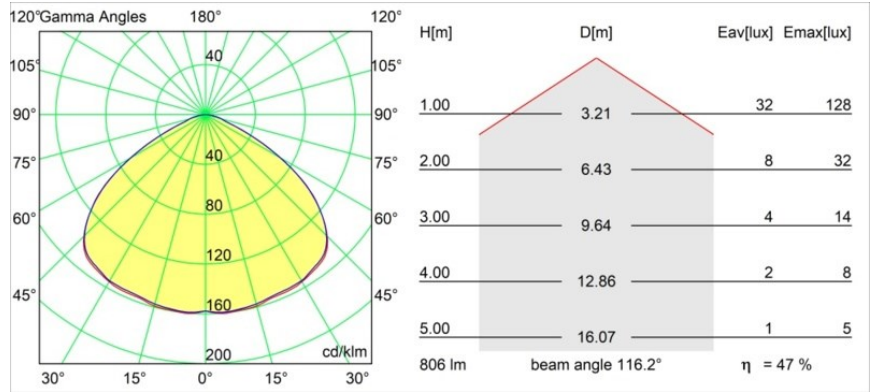

Light distribution & beam diagram