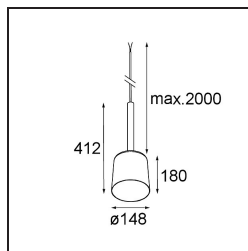

Specifications

Material	12663089
Light Source Type	A60 E27
Lamp Included	No
Number of Light Sources	1
Light Direction	Down
Input Voltage	230V
Electrical Class	II
IP Rating	20
Glow wire rating (°C)	960
Indoor/Outdoor	Indoor
Application	Ceiling
Mounting	Suspended
Adjustability	Not Applicable
Distance to Lighted Object (m)	0,1
Primary Colour & Primary Finish	White, Structure
Secondary Colour & Secondary Finish	Gold, Matt
Gross weight (g)	972.0
Remark	<ul style="list-style-type: none"> • A60 bulb not included • This is not a complete product. A60 bulb and Kompas Round system required. • This is not a complete product. A60 bulb and Kompas Round system required.