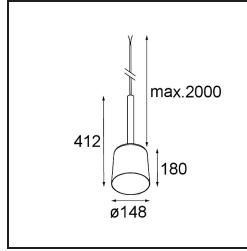

Specifications

Material	12663032
Light Source Type	A60 E27
Lamp Included	No
Number of Light Sources	1
Light Direction	Down
Input Voltage	230V
Electrical Class	II
IP Rating	20
Glow wire rating (°C)	960
Indoor/Outdoor	Indoor
Application	Ceiling
Mounting	Suspended
Adjustability	Not Applicable
Distance to Lighted Object (m)	0,1
Primary Colour & Primary Finish	Black, Structure
Gross weight (g)	972.0
Remark	<ul style="list-style-type: none"> • A60 bulb not included • This is not a complete product. A60 bulb and Kompas Round system required. • This is not a complete product. A60 bulb and Kompas Round system required.