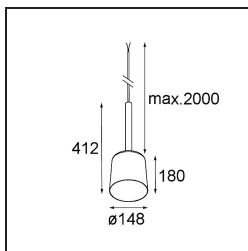

Date
Customer
Project
Type

FFD_Tulip Bloom Kompas Suspended 1x A60 E27 White Structure

Specifications

Material	12663009
Light Source Type	A60 E27
Lamp Included	No
Number of Light Sources	1
Light Direction	Down
Input Voltage	230V
Electrical Class	II
IP Rating	20
Glow wire rating (°C)	960
Indoor/Outdoor	Indoor
Application	Ceiling
Mounting	Suspended
Adjustability	Not Applicable
Distance to Lighted Object (m)	0,1
Primary Colour & Primary Finish	White, Structure
Gross weight (g)	972.0
Remark	<ul style="list-style-type: none"> • A60 bulb not included • This is not a complete product. A60 bulb and Kompas Round system required. • This is not a complete product. A60 bulb and Kompas Round system required.

Light distribution & beam diagram

Installation Accessories

- **13570632** Kompas Round Surface 340 DE Black Structure
- **13570609** Kompas Round Surface 340 DE White Structure
- Choose a required accessory