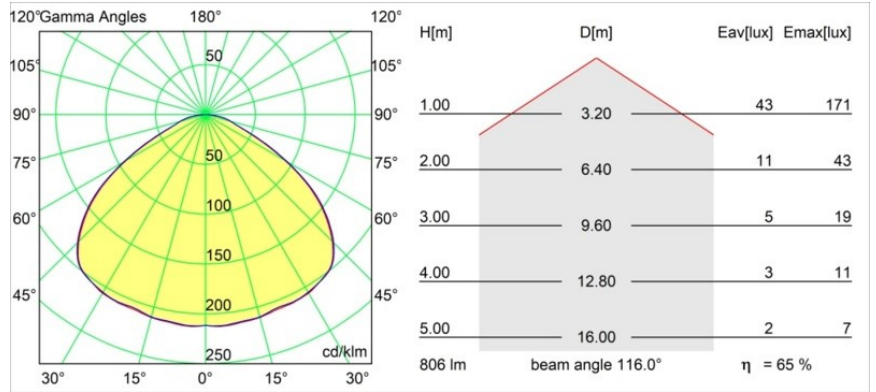

Light distribution & beam diagram