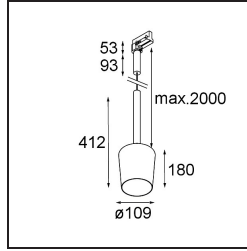

Date
Customer
Project
Type

Tulip Blossom Track 230V Suspended 1x A60 E27 Black Structure - Gold Matt

Specifications

Material	12662191
Light Source Type	A60 E27
Lifetime	L80B20 @50,000 Hours
Lamp Included	No
Number of Light Sources	1
CIE flux code	60 90 98 100 37
Light Direction	Down
Input Voltage	230V
Electrical Class	I
IP Rating	20
Glow wire rating (°C)	960
Indoor/Outdoor	Indoor
Application	Ceiling
Mounting	Suspended
Adjustability	Not Applicable
Distance to Lighted Object (m)	0,1
Primary Colour & Primary Finish	Black, Structure
Secondary Colour & Secondary Finish	Gold, Matt
Gross weight (g)	1040.0
Remark	<ul style="list-style-type: none"> • A60 bulb not included • This is not a complete product. A60 bulb and track 230V system required. • This is not a complete product. A60 bulb and track 230V system required.

Light distribution & beam diagram