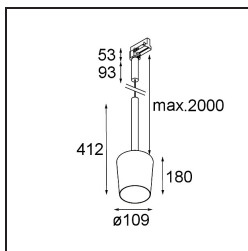

| |
|----------|
| Date |
| Customer |
| Project |
| Type |

Tulip Blossom Track 230V Suspended 1x A60 E27 White Structure - Gold Matt

Specifications

| | |
|-------------------------------------|---|
| Material | 12662189 |
| Light Source Type | A60 E27 |
| Lifetime | L80B20 @50,000 Hours |
| Lamp Included | No |
| Number of Light Sources | 1 |
| CIE flux code | 60 90 98 100 37 |
| Light Direction | Down |
| Input Voltage | 230V |
| Electrical Class | I |
| IP Rating | 20 |
| Glow wire rating (°C) | 960 |
| Indoor/Outdoor | Indoor |
| Application | Ceiling |
| Mounting | Suspended |
| Adjustability | Not Applicable |
| Distance to Lighted Object (m) | 0,1 |
| Primary Colour & Primary Finish | White, Structure |
| Secondary Colour & Secondary Finish | Gold, Matt |
| Gross weight (g) | 1040.0 |
| Remark | <ul style="list-style-type: none"> • A60 bulb not included • This is not a complete product. A60 bulb and track 230V system required. • This is not a complete product. A60 bulb and track 230V system required. |

Light distribution & beam diagram