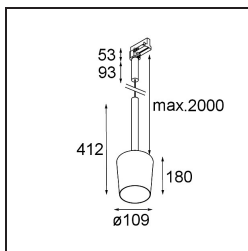

### Specifications

Material	12662132
Light Source Type	A60 E27
Lifetime	L80B20 @50,000 Hours
Lamp Included	No
Number of Light Sources	1
CIE flux code	70 99 100 100 29
Light Direction	Down
Input Voltage	230V
Electrical Class	I
IP Rating	20
Glow wire rating (°C)	960
Indoor/Outdoor	Indoor
Application	Ceiling
Mounting	Suspended
Adjustability	Not Applicable
Distance to Lighted Object (m)	0,1
Primary Colour & Primary Finish	Black, Structure
Gross weight (g)	1040.0
Remark	<ul style="list-style-type: none"> <li>• A60 bulb not included</li> <li>• This is not a complete product. A60 bulb and track 230V system required.</li> <li>• This is not a complete product. A60 bulb and track 230V system required.</li> </ul>