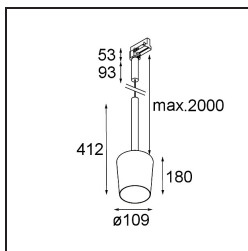

Date
Customer
Project
Type

*Tulip Blossom Track 230V Suspended 1x A60 E27 White Structure*

### Specifications

Material	12662109
Light Source Type	A60 E27
Lifetime	L80B20 @50,000 Hours
Lamp Included	No
Number of Light Sources	1
CIE flux code	56 87 97 100 51
Light Direction	Down
Input Voltage	230V
Electrical Class	I
IP Rating	20
Glow wire rating (°C)	960
Indoor/Outdoor	Indoor
Application	Ceiling
Mounting	Suspended
Adjustability	Not Applicable
Distance to Lighted Object (m)	0,1
Primary Colour & Primary Finish	White, Structure
Gross weight (g)	1040.0
Remark	<ul style="list-style-type: none"> <li>• A60 bulb not included</li> <li>• This is not a complete product. A60 bulb and track 230V system required.</li> <li>• This is not a complete product. A60 bulb and track 230V system required.</li> </ul>