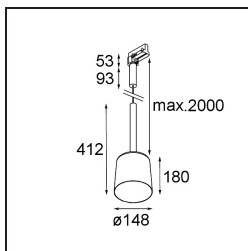

Date
Customer
Project
Type

Tulip Bloom Track 230V Suspended 1x A60 E27 Black Structure - Gold Matt

Specifications

Material	12662091
Light Source Type	A60 E27
Lifetime	L80B20 @50,000 Hours
Lamp Included	No
Number of Light Sources	1
CIE flux code	51 88 99 100 47
Light Direction	Down
Input Voltage	230V
Electrical Class	I
IP Rating	20
Glow wire rating (°C)	960
Indoor/Outdoor	Indoor
Application	Ceiling
Mounting	Suspended
Adjustability	Not Applicable
Distance to Lighted Object (m)	0,1
Primary Colour & Primary Finish	Black, Structure
Secondary Colour & Secondary Finish	Gold, Matt
Gross weight (g)	1055.0
Remark	<ul style="list-style-type: none"> • A60 bulb not included • This is not a complete product. A60 bulb and track 230V system required. • This is not a complete product. A60 bulb and track 230V system required.

Light distribution & beam diagram