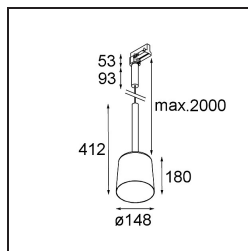

Date
Customer
Project
Type

Tulip Bloom Track 230V Suspended 1x A60 E27 Black Structure

An architectural pendant light, Tulip is actually a couple and impossible to miss when walking into a space. Complementary, accessible and playful. Pure and basic shapes. Tulip's long stem gives it an air of elegance and adds grandeur. Its two shapes, Blossom and Bloom, boast a complementary design, and display both cosy mood light and general light.

Specifications

Material	12662032
Light Source Type	A60 E27
Lifetime	L80B20 @50,000 Hours
Lamp Included	No
Number of Light Sources	1
CIE flux code	57 95 100 100 39
Light Direction	Down
Input Voltage	230V
Electrical Class	I
IP Rating	20
Glow wire rating (°C)	960
Indoor/Outdoor	Indoor
Application	Ceiling
Mounting	Suspended
Adjustability	Not Applicable
Distance to Lighted Object (m)	0,1
Primary Colour & Primary Finish	Black, Structure
Gross weight (g)	1055.0
Remark	<ul style="list-style-type: none"> • A60 bulb not included • This is not a complete product. A60 bulb and track 230V system required. • This is not a complete product. A60 bulb and track 230V system required.