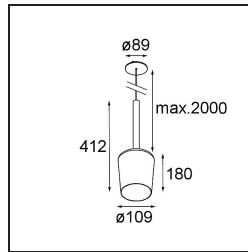

Specifications

Material	12661191
Light Source Type	A60 E27
Lifetime	L80B20 @50,000 Hours
Lamp Included	No
Number of Light Sources	1
CIE flux code	60 90 98 100 37
Light Direction	Down
Input Voltage	230V
Electrical Class	II
IP Rating	20
Glow wire rating (°C)	960
Indoor/Outdoor	Indoor
Application	Ceiling
Mounting	Suspended
Cut-out size (mm)	ø54
Mounting depth (mm)	70.0
Adjustability	Not Applicable
Distance to Lighted Object (m)	0,1
Primary Colour & Primary Finish	Black, Structure
Secondary Colour & Secondary Finish	Gold, Matt
Gross weight (g)	901.0
Remark	<ul style="list-style-type: none"> • A60 bulb not included • This is not a complete product. A60 bulb required. • This is not a complete product. A60 bulb required.

Light distribution & beam diagram