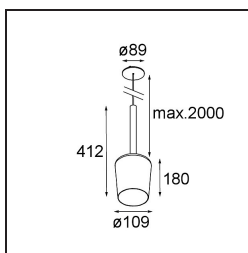

Date
Customer
Project
Type

Tulip Blossom Suspended Recessed Power Feed 1x A60 E27 Black Structure - Gold Matt

An architectural pendant light, Tulip is actually a couple and impossible to miss when walking into a space. Complementary, accessible and playful. Pure and basic shapes. Tulip's long stem gives it an air of elegance and adds grandeur. Its two shapes, Blossom and Bloom, boast a complementary design, and display both cosy mood light and general light.

Specifications

Material	12661191
Light Source Type	A60 E27
Lifetime	L80B20 @50,000 Hours
Lamp Included	No
Number of Light Sources	1
CIE flux code	60 90 98 100 37
Light Direction	Down
Input Voltage	230V
Electrical Class	II
IP Rating	20
Glow wire rating (°C)	960
Indoor/Outdoor	Indoor
Application	Ceiling
Mounting	Suspended
Cut-out size (mm)	ø54
Mounting depth (mm)	70.0
Adjustability	Not Applicable
Distance to Lighted Object (m)	0,1
Primary Colour & Primary Finish	Black, Structure
Secondary Colour & Secondary Finish	Gold, Matt
Gross weight (g)	901.0
Remark	<ul style="list-style-type: none"> • A60 bulb not included • This is not a complete product. A60 bulb required. • This is not a complete product. A60 bulb required.

Light distribution & beam diagram