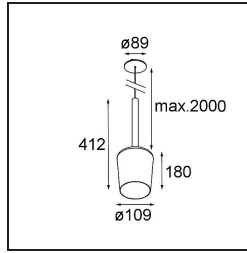

Date
Customer
Project
Type

Tulip Blossom Suspended Recessed Power Feed 1x A60 E27 Black Structure - Gold Matt

An architectural pendant light, Tulip is actually a couple and impossible to miss when walking into a space. Complementary, accessible and playful. Pure and basic shapes. Tulip's long stem gives it an air of elegance and adds grandeur. Its two shapes, Blossom and Bloom, boast a complementary design, and display both cosy mood light and general light.

Specifications

Material	12661191
Light Source Type	A60 E27
Lifetime	L80B20 @50,000 Hours
Lamp Included	No
Number of Light Sources	1
CIE flux code	60 90 98 100 37
Light Direction	Down
Input Voltage	230V
Electrical Class	II
IP Rating	20
Glow wire rating (°C)	960
Indoor/Outdoor	Indoor
Application	Ceiling
Mounting	Suspended
Cut-out size (mm)	ø54
Mounting depth (mm)	70.0
Adjustability	Not Applicable
Distance to Lighted Object (m)	0,1
Primary Colour & Primary Finish	Black, Structure
Secondary Colour & Secondary Finish	Gold, Matt
Gross weight (g)	901.0
Remark	<ul style="list-style-type: none"> • A60 bulb not included • This is not a complete product. A60 bulb required. • This is not a complete product. A60 bulb required.

Light distribution & beam diagram