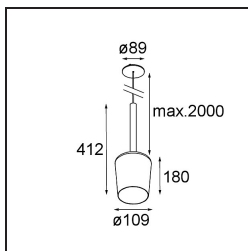

Date
Customer
Project
Type

Tulip Blossom Suspended Recessed Power Feed 1x A60 E27 White Structure - Gold Matt

Specifications

Material	12661189
Light Source Type	A60 E27
Lifetime	L80B20 @50,000 Hours
Lamp Included	No
Number of Light Sources	1
CIE flux code	60 90 98 100 37
Light Direction	Down
Input Voltage	230V
Electrical Class	II
IP Rating	20
Glow wire rating (°C)	960
Indoor/Outdoor	Indoor
Application	Ceiling
Mounting	Suspended
Cut-out size (mm)	ø54
Mounting depth (mm)	70.0
Adjustability	Not Applicable
Distance to Lighted Object (m)	0,1
Primary Colour & Primary Finish	White, Structure
Secondary Colour & Secondary Finish	Gold, Matt
Gross weight (g)	901.0
Remark	<ul style="list-style-type: none"> • A60 bulb not included • This is not a complete product. A60 bulb required. • This is not a complete product. A60 bulb required.

Light distribution & beam diagram