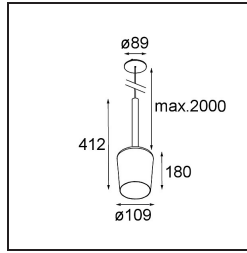

Date
Customer
Project
Type

*Tulip Blossom Suspended Recessed Power Feed 1x A60 E27 Black Structure*

An architectural pendant light, Tulip is actually a couple and impossible to miss when walking into a space. Complementary, accessible and playful. Pure and basic shapes. Tulip's long stem gives it an air of elegance and adds grandeur. Its two shapes, Blossom and Bloom, boast a complementary design, and display both cosy mood light and general light.

**Specifications**

Material	12661132
Light Source Type	A60 E27
Lifetime	L80B20 @50,000 Hours
Lamp Included	No
Number of Light Sources	1
CIE flux code	70 99 100 100 29
Light Direction	Down
Input Voltage	230V
Electrical Class	II
IP Rating	20
Glow wire rating (°C)	960
Indoor/Outdoor	Indoor
Application	Ceiling
Mounting	Suspended
Cut-out size (mm)	ø54
Mounting depth (mm)	70.0
Adjustability	Not Applicable
Distance to Lighted Object (m)	0,1
Primary Colour & Primary Finish	Black, Structure
Gross weight (g)	901.0
Remark	<ul style="list-style-type: none"> <li>• A60 bulb not included</li> <li>• This is not a complete product. A60 bulb required.</li> <li>• This is not a complete product. A60 bulb required.</li> </ul>

**Light distribution & beam diagram**