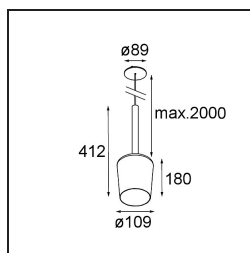

Date
Customer
Project
Type

Tulip Blossom Suspended Recessed Power Feed 1x A60 E27 White Structure

Specifications

Material	12661109
Light Source Type	A60 E27
Lifetime	L80B20 @50,000 Hours
Lamp Included	No
Number of Light Sources	1
CIE flux code	56 87 97 100 51
Light Direction	Down
Input Voltage	230V
Electrical Class	II
IP Rating	20
Glow wire rating (°C)	960
Indoor/Outdoor	Indoor
Application	Ceiling
Mounting	Suspended
Cut-out size (mm)	ø54
Mounting depth (mm)	70.0
Adjustability	Not Applicable
Distance to Lighted Object (m)	0,1
Primary Colour & Primary Finish	White, Structure
Gross weight (g)	901.0
Remark	<ul style="list-style-type: none"> • A60 bulb not included • This is not a complete product. A60 bulb required. • This is not a complete product. A60 bulb required.

Light distribution & beam diagram