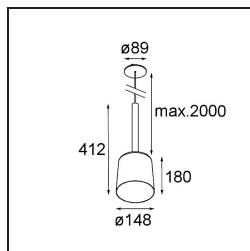

Date
Customer
Project
Type

Tulip Bloom Suspended Recessed Power Feed 1x A60 E27 Black Structure - Gold Matt

Specifications

Material	12661091
Light Source Type	A60 E27
Lifetime	L80B20 @50,000 Hours
Lamp Included	No
Number of Light Sources	1
CIE flux code	51 88 99 100 47
Light Direction	Down
Input Voltage	230V
Electrical Class	II
IP Rating	20
Glow wire rating (°C)	960
Indoor/Outdoor	Indoor
Application	Ceiling
Mounting	Suspended
Cut-out size (mm)	ø54
Mounting depth (mm)	70.0
Adjustability	Not Applicable
Distance to Lighted Object (m)	0,1
Primary Colour & Primary Finish	Black, Structure
Secondary Colour & Secondary Finish	Gold, Matt
Gross weight (g)	1059.0
Remark	<ul style="list-style-type: none"> • A60 bulb not included • This is not a complete product. A60 bulb required. • This is not a complete product. A60 bulb required.

Light distribution & beam diagram