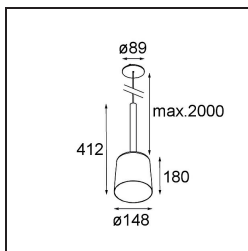

*Tulip Bloom Suspended Recessed Power Feed 1x A60 E27 Black Structure - Gold Matt*

### Specifications

Material	12661091
Light Source Type	A60 E27
Lifetime	L80B20 @50,000 Hours
Lamp Included	No
Number of Light Sources	1
CIE flux code	51 88 99 100 47
Light Direction	Down
Input Voltage	230V
Electrical Class	II
IP Rating	20
Glow wire rating (°C)	960
Indoor/Outdoor	Indoor
Application	Ceiling
Mounting	Suspended
Cut-out size (mm)	ø54
Mounting depth (mm)	70.0
Adjustability	Not Applicable
Distance to Lighted Object (m)	0,1
Primary Colour & Primary Finish	Black, Structure
Secondary Colour & Secondary Finish	Gold, Matt
Gross weight (g)	1059.0
Remark	<ul style="list-style-type: none"> <li>• A60 bulb not included</li> <li>• This is not a complete product. A60 bulb required.</li> <li>• This is not a complete product. A60 bulb required.</li> </ul>