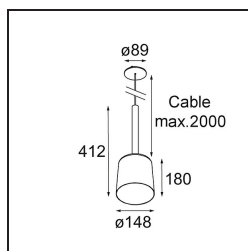

Date
Customer
Project
Type

Tulip Bloom Suspended Recessed Power Feed 1x A60 E27 Black Structure - Gold Matt

An architectural pendant light, Tulip is actually a couple and impossible to miss when walking into a space. Complementary, accessible and playful. Pure and basic shapes. Tulip's long stem gives it an air of elegance and adds grandeur. Its two shapes, Blossom and Bloom, boast a complementary design, and display both cosy mood light and general light.

Specifications

Material	12661091
Light Source Type	A60 E27
Lifetime	L80B20 @50,000 Hours
Lamp Included	No
Number of Light Sources	1
CIE flux code	51 88 99 100 47
Light Direction	Down
Input Voltage	230V
Electrical Class	II
IP Rating	20
Glow wire rating (°C)	960
Indoor/Outdoor	Indoor
Application	Ceiling
Mounting	Suspended
Cut-out size (mm)	ø54
Mounting depth (mm)	70.0
Adjustability	Not Applicable
Distance to Lighted Object (m)	0,1
Primary Colour & Primary Finish	Black, Structure
Secondary Colour & Secondary Finish	Gold, Matt
Gross weight (g)	1059.0
Remark	<ul style="list-style-type: none"> • A60 bulb not included • This is not a complete product. A60 bulb required. • This is not a complete product. A60 bulb required.