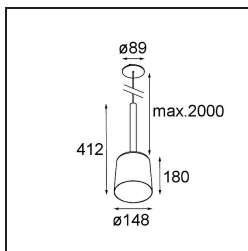

Date
Customer
Project
Type

Tulip Bloom Suspended Recessed Power Feed 1x A60 E27 Black Structure - Gold Matt

Specifications

Material	12661091
Light Source Type	A60 E27
Lifetime	L80B20 @50,000 Hours
Lamp Included	No
Number of Light Sources	1
CIE flux code	51 88 99 100 47
Light Direction	Down
Input Voltage	230V
Electrical Class	II
IP Rating	20
Glow wire rating (°C)	960
Indoor/Outdoor	Indoor
Application	Ceiling
Mounting	Suspended
Cut-out size (mm)	ø54
Mounting depth (mm)	70.0
Adjustability	Not Applicable
Distance to Lighted Object (m)	0,1
Primary Colour & Primary Finish	Black, Structure
Secondary Colour & Secondary Finish	Gold, Matt
Gross weight (g)	1059.0
Remark	<ul style="list-style-type: none"> • A60 bulb not included • This is not a complete product. A60 bulb required. • This is not a complete product. A60 bulb required.