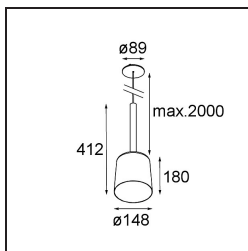

Date
Customer
Project
Type

Tulip Bloom Suspended Recessed Power Feed 1x A60 E27 Black Structure - Gold Matt

Specifications

Material	12661091
Light Source Type	A60 E27
Lifetime	L80B20 @50,000 Hours
Lamp Included	No
Number of Light Sources	1
CIE flux code	51 88 99 100 47
Light Direction	Down
Input Voltage	230V
Electrical Class	II
IP Rating	20
Glow wire rating (°C)	960
Indoor/Outdoor	Indoor
Application	Ceiling
Mounting	Suspended
Cut-out size (mm)	ø54
Mounting depth (mm)	70.0
Adjustability	Not Applicable
Distance to Lighted Object (m)	0,1
Primary Colour & Primary Finish	Black, Structure
Secondary Colour & Secondary Finish	Gold, Matt
Gross weight (g)	1059.0
Remark	<ul style="list-style-type: none"> • A60 bulb not included • This is not a complete product. A60 bulb required. • This is not a complete product. A60 bulb required.

Light distribution & beam diagram