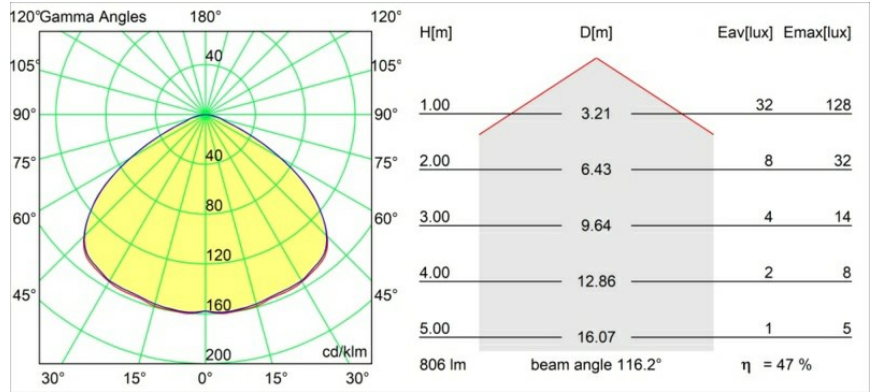

Date
Customer
Project
Type

Tulip Bloom Suspended Recessed Power Feed 1x A60 E27 Black Structure - Gold Matt

Specifications

Material	12661091
Light Source Type	A60 E27
Lifetime	L80B20 @50,000 Hours
Lamp Included	No
Number of Light Sources	1
CIE flux code	51 88 99 100 47
Light Direction	Down
Input Voltage	230V
Electrical Class	II
IP Rating	20
Glow wire rating (°C)	960
Indoor/Outdoor	Indoor
Application	Ceiling
Mounting	Suspended
Cut-out size (mm)	ø54
Mounting depth (mm)	70.0
Adjustability	Not Applicable
Distance to Lighted Object (m)	0,1
Primary Colour & Primary Finish	Black, Structure
Secondary Colour & Secondary Finish	Gold, Matt
Gross weight (g)	1059.0
Remark	<ul style="list-style-type: none"> • A60 bulb not included • This is not a complete product. A60 bulb required. • This is not a complete product. A60 bulb required.

Light distribution & beam diagram

Diagrams