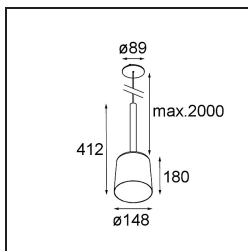

Date
Customer
Project
Type

FFD\_Tulip Bloom Suspended Recessed Power Feed 1x A60 E27 White Structure

**Specifications**

Material	12661009
Light Source Type	A60 E27
Lifetime	L80B20 @50,000 Hours
Lamp Included	No
Number of Light Sources	1
CIE flux code	49 85 97 100 65
Light Direction	Down
Input Voltage	230V
Electrical Class	II
IP Rating	20
Glow wire rating (°C)	960
Indoor/Outdoor	Indoor
Application	Ceiling
Mounting	Suspended
Cut-out size (mm)	ø54
Mounting depth (mm)	70.0
Adjustability	Not Applicable
Distance to Lighted Object (m)	0,1
Primary Colour & Primary Finish	White, Structure
Gross weight (g)	1059.0
Remark	<ul style="list-style-type: none"> <li>• A60 bulb not included</li> <li>• This is not a complete product. A60 bulb required.</li> <li>• This is not a complete product. A60 bulb required.</li> </ul>

**Light distribution & beam diagram**