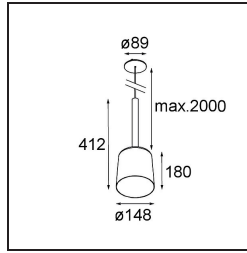

Date
Customer
Project
Type

Tulip Bloom Suspended Recessed Power Feed 1x A60 E27 White Structure

Specifications

Material	12661009
Light Source Type	A60 E27
Lifetime	L80B20 @50,000 Hours
Lamp Included	No
Number of Light Sources	1
CIE flux code	49 85 97 100 65
Light Direction	Down
Input Voltage	230V
Electrical Class	II
IP Rating	20
Glow wire rating (°C)	960
Indoor/Outdoor	Indoor
Application	Ceiling
Mounting	Suspended
Cut-out size (mm)	ø54
Mounting depth (mm)	70.0
Adjustability	Not Applicable
Distance to Lighted Object (m)	0,1
Primary Colour & Primary Finish	White, Structure
Gross weight (g)	1059.0
Remark	<ul style="list-style-type: none"> • A60 bulb not included • This is not a complete product. A60 bulb required. • This is not a complete product. A60 bulb required.

Light distribution & beam diagram