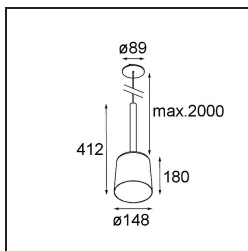

Date
Customer
Project
Type

Tulip Bloom Suspended Recessed Power Feed 1x A60 E27 White Structure

Specifications

Material	12661009
Light Source Type	A60 E27
Lifetime	L80B20 @50,000 Hours
Lamp Included	No
Number of Light Sources	1
CIE flux code	49 85 97 100 65
Light Direction	Down
Input Voltage	230V
Electrical Class	II
IP Rating	20
Glow wire rating (°C)	960
Indoor/Outdoor	Indoor
Application	Ceiling
Mounting	Suspended
Cut-out size (mm)	ø54
Mounting depth (mm)	70.0
Adjustability	Not Applicable
Distance to Lighted Object (m)	0,1
Primary Colour & Primary Finish	White, Structure
Gross weight (g)	1059.0
Remark	<ul style="list-style-type: none"> • A60 bulb not included • This is not a complete product. A60 bulb required. • This is not a complete product. A60 bulb required.

Light distribution & beam diagram