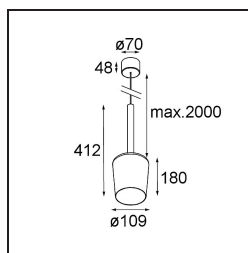

Date
Customer
Project
Type

Tulip Blossom Suspended Surface Power Feed 1x A60 E27 Black Structure - Gold Matt

An architectural pendant light, Tulip is actually a couple and impossible to miss when walking into a space. Complementary, accessible and playful. Pure and basic shapes. Tulip's long stem gives it an air of elegance and adds grandeur. Its two shapes, Blossom and Bloom, boast a complementary design, and display both cosy mood light and general light.

Specifications

Material	12660191
Light Source Type	A60 E27
Lifetime	L80B20 @50,000 Hours
Lamp Included	No
Number of Light Sources	1
CIE flux code	60 90 98 100 37
Light Direction	Down
Input Voltage	230V
Electrical Class	II
IP Rating	20
Glow wire rating (°C)	960
Indoor/Outdoor	Indoor
Application	Ceiling
Mounting	Suspended
Adjustability	Not Applicable
Distance to Lighted Object (m)	0,1
Primary Colour & Primary Finish	Black, Structure
Secondary Colour & Secondary Finish	Gold, Matt
Gross weight (g)	910.0
Remark	<ul style="list-style-type: none"> • A60 bulb not included • This is not a complete product. A60 bulb required. • This is not a complete product. A60 bulb required.

Light distribution & beam diagram