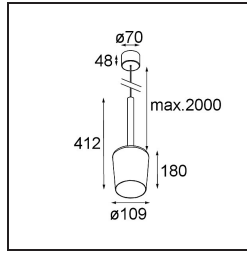

**Specifications**

Material	12660132
Light Source Type	A60 E27
Lifetime	L80B20 @50,000 Hours
Lamp Included	No
Number of Light Sources	1
CIE flux code	70 99 100 100 29
Light Direction	Down
Input Voltage	230V
Electrical Class	II
IP Rating	20
Glow wire rating (°C)	960
Indoor/Outdoor	Indoor
Application	Ceiling
Mounting	Suspended
Adjustability	Not Applicable
Distance to Lighted Object (m)	0,1
Primary Colour & Primary Finish	Black, Structure
Gross weight (g)	910.0
Remark	<ul style="list-style-type: none"> <li>• A60 bulb not included</li> <li>• This is not a complete product. A60 bulb required.</li> <li>• This is not a complete product. A60 bulb required.</li> </ul>