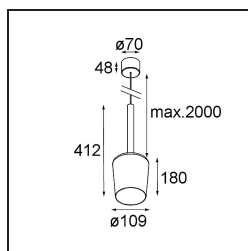

Tulip Blossom Suspended Surface Power Feed 1x A60 E27 White Structure

An architectural pendant light, Tulip is actually a couple and impossible to miss when walking into a space. Complementary, accessible and playful. Pure and basic shapes. Tulip's long stem gives it an air of elegance and adds grandeur. Its two shapes, Blossom and Bloom, boast a complementary design, and display both cosy mood light and general light.

Specifications

Material	12660109
Light Source Type	A60 E27
Lifetime	L80B20 @50,000 Hours
Lamp Included	No
Number of Light Sources	1
CIE flux code	56 87 97 100 51
Light Direction	Down
Input Voltage	230V
Electrical Class	II
IP Rating	20
Glow wire rating (°C)	960
Indoor/Outdoor	Indoor
Application	Ceiling
Mounting	Suspended
Adjustability	Not Applicable
Distance to Lighted Object (m)	0,1
Primary Colour & Primary Finish	White, Structure
Gross weight (g)	910.0
Remark	<ul style="list-style-type: none"> • A60 bulb not included • This is not a complete product. A60 bulb required. • This is not a complete product. A60 bulb required.

Light distribution & beam diagram