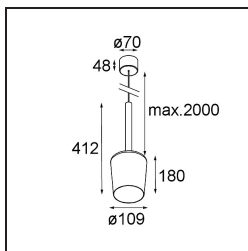

Specifications

Material	12660109
Light Source Type	A60 E27
Lifetime	L80B20 @50,000 Hours
Lamp Included	No
Number of Light Sources	1
CIE flux code	56 87 97 100 51
Light Direction	Down
Input Voltage	230V
Electrical Class	II
IP Rating	20
Glow wire rating (°C)	960
Indoor/Outdoor	Indoor
Application	Ceiling
Mounting	Suspended
Adjustability	Not Applicable
Distance to Lighted Object (m)	0,1
Primary Colour & Primary Finish	White, Structure
Gross weight (g)	910.0
Remark	<ul style="list-style-type: none"> • A60 bulb not included • This is not a complete product. A60 bulb required. • This is not a complete product. A60 bulb required.