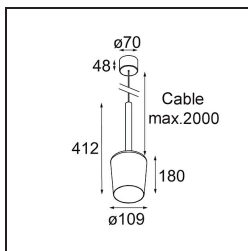

Date
Customer
Project
Type

Tulip Blossom Suspended Surface Power Feed 1x A60 E27 White Structure

Specifications

Material	12660109
Light Source Type	A60 E27
Lifetime	L80B20 @50,000 Hours
Lamp Included	No
Number of Light Sources	1
CIE flux code	56 87 97 100 51
Light Direction	Down
Input Voltage	230V
Electrical Class	II
IP Rating	20
Glow wire rating (°C)	960
Indoor/Outdoor	Indoor
Application	Ceiling
Mounting	Suspended
Adjustability	Not Applicable
Distance to Lighted Object (m)	0,1
Primary Colour & Primary Finish	White, Structure
Gross weight (g)	910.0
Remark	<ul style="list-style-type: none"> • A60 bulb not included • This is not a complete product. A60 bulb required. • This is not a complete product. A60 bulb required.