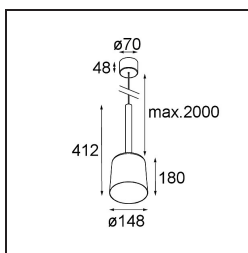

Date
Customer
Project
Type

Tulip Bloom Suspended Surface Power Feed 1x A60 E27 White Structure - Gold Matt

An architectural pendant light, Tulip is actually a couple and impossible to miss when walking into a space. Complementary, accessible and playful. Pure and basic shapes. Tulip's long stem gives it an air of elegance and adds grandeur. Its two shapes, Blossom and Bloom, boast a complementary design, and display both cosy mood light and general light.

Specifications

Material	12660089
Light Source Type	A60 E27
Lifetime	L80B20 @50,000 Hours
Lamp Included	No
Number of Light Sources	1
CIE flux code	51 88 99 100 47
Light Direction	Down
Input Voltage	230V
Electrical Class	II
IP Rating	20
Glow wire rating (°C)	960
Indoor/Outdoor	Indoor
Application	Ceiling
Mounting	Suspended
Adjustability	Not Applicable
Distance to Lighted Object (m)	0,1
Primary Colour & Primary Finish	White, Structure
Secondary Colour & Secondary Finish	Gold, Matt
Gross weight (g)	1700.0
Remark	<ul style="list-style-type: none"> • A60 bulb not included • This is not a complete product. A60 bulb required. • This is not a complete product. A60 bulb required.

Light distribution & beam diagram