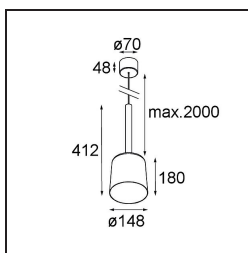

Date
Customer
Project
Type

Tulip Bloom Suspended Surface Power Feed 1x A60 E27 White Structure - Gold Matt

An architectural pendant light, Tulip is actually a couple and impossible to miss when walking into a space. Complementary, accessible and playful. Pure and basic shapes. Tulip's long stem gives it an air of elegance and adds grandeur. Its two shapes, Blossom and Bloom, boast a complementary design, and display both cosy mood light and general light.

Specifications

Material	12660089
Light Source Type	A60 E27
Lifetime	L80B20 @50,000 Hours
Lamp Included	No
Number of Light Sources	1
CIE flux code	51 88 99 100 47
Light Direction	Down
Input Voltage	230V
Electrical Class	II
IP Rating	20
Glow wire rating (°C)	960
Indoor/Outdoor	Indoor
Application	Ceiling
Mounting	Suspended
Adjustability	Not Applicable
Distance to Lighted Object (m)	0,1
Primary Colour & Primary Finish	White, Structure
Secondary Colour & Secondary Finish	Gold, Matt
Gross weight (g)	1700.0
Remark	<ul style="list-style-type: none"> • A60 bulb not included • This is not a complete product. A60 bulb required. • This is not a complete product. A60 bulb required.

Light distribution & beam diagram