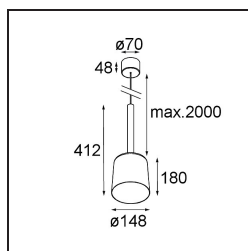

FFD_Tulip Bloom Suspended Surface Power Feed 1x A60 E27 White Structure

Specifications

Material	12660009
Light Source Type	A60 E27
Lifetime	L80B20 @50,000 Hours
Lamp Included	No
Number of Light Sources	1
CIE flux code	49 85 97 100 65
Light Direction	Down
Input Voltage	230V
Electrical Class	II
IP Rating	20
Glow wire rating (°C)	960
Indoor/Outdoor	Indoor
Application	Ceiling
Mounting	Suspended
Adjustability	Not Applicable
Distance to Lighted Object (m)	0,1
Primary Colour & Primary Finish	White, Structure
Gross weight (g)	1700.0
Remark	<ul style="list-style-type: none"> • A60 bulb not included • This is not a complete product. A60 bulb required. • This is not a complete product. A60 bulb required.

Light distribution & beam diagram