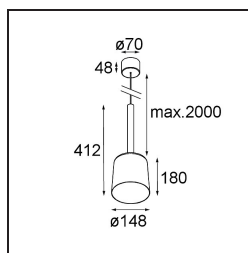

FFD_Tulip Bloom Suspended Surface Power Feed 1x A60 E27 White Structure

Specifications

Material	12660009
Light Source Type	A60 E27
Lifetime	L80B20 @50,000 Hours
Lamp Included	No
Number of Light Sources	1
CIE flux code	49 85 97 100 65
Light Direction	Down
Input Voltage	230V
Electrical Class	II
IP Rating	20
Glow wire rating (°C)	960
Indoor/Outdoor	Indoor
Application	Ceiling
Mounting	Suspended
Adjustability	Not Applicable
Distance to Lighted Object (m)	0,1
Primary Colour & Primary Finish	White, Structure
Gross weight (g)	1700.0
Remark	<ul style="list-style-type: none"> • A60 bulb not included • This is not a complete product. A60 bulb required. • This is not a complete product. A60 bulb required.

Light distribution & beam diagram