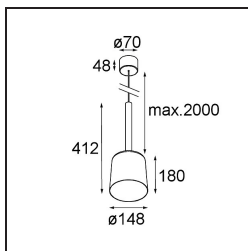

Date
Customer
Project
Type

FFD_Tulip Bloom Suspended Surface Power Feed 1x A60 E27 White Structure

Specifications

Material	12660009
Light Source Type	A60 E27
Lifetime	L80B20 @50,000 Hours
Lamp Included	No
Number of Light Sources	1
CIE flux code	49 85 97 100 65
Light Direction	Down
Input Voltage	230V
Electrical Class	II
IP Rating	20
Glow wire rating (°C)	960
Indoor/Outdoor	Indoor
Application	Ceiling
Mounting	Suspended
Adjustability	Not Applicable
Distance to Lighted Object (m)	0,1
Primary Colour & Primary Finish	White, Structure
Gross weight (g)	1700.0
Remark	<ul style="list-style-type: none"> • A60 bulb not included • This is not a complete product. A60 bulb required. • This is not a complete product. A60 bulb required.