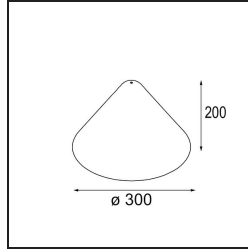

Date \_\_\_\_\_  
Customer \_\_\_\_\_  
Project \_\_\_\_\_  
Type \_\_\_\_\_

*Shade Douli Placebo Black Matt*

**Specifications**

Material	12629083
Lamp Included	No
Number of Light Sources	0
IP Rating	20
Glow wire rating (°C)	960
Indoor/Outdoor	Indoor
Adjustability	Not Applicable
Primary Colour & Primary Finish	Black, Matt
Gross weight (g)	760.0