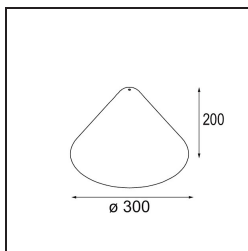

Date \_\_\_\_\_  
Customer \_\_\_\_\_  
Project \_\_\_\_\_  
Type \_\_\_\_\_

*Shade Douli Placebo Black Matt*

**Specifications**

Material	12629083
Lamp Included	No
Number of Light Sources	0
IP Rating	20
Glow wire rating (°C)	960
Indoor/Outdoor	Indoor
Adjustability	Not Applicable
Primary Colour & Primary Finish	Black, Matt
Gross weight (g)	760.0

Specifications