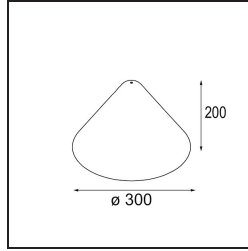

Date \_\_\_\_\_  
Customer \_\_\_\_\_  
Project \_\_\_\_\_  
Type \_\_\_\_\_

*Shade Douli Placebo Black Matt*

**Specifications**

Material	12629083
Lamp Included	No
Number of Light Sources	0
IP Rating	20
Glow wire rating (°C)	960
Indoor/Outdoor	Indoor
Adjustability	Not Applicable
Primary Colour & Primary Finish	Black, Matt
Gross weight (g)	760.0