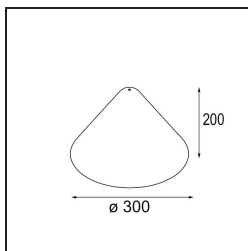

Date _____
Customer _____
Project _____
Type _____

Shade Douli Placebo Grey White Matt

Specifications

Material	12629038
Lamp Included	No
Number of Light Sources	0
IP Rating	20
Glow wire rating (°C)	960
Indoor/Outdoor	Indoor
Adjustability	Not Applicable
Primary Colour & Primary Finish	Grey White, Matt
Gross weight (g)	760.0

Specifications