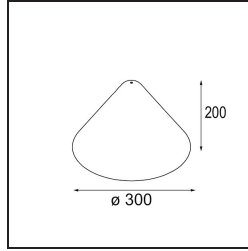

Date \_\_\_\_\_  
Customer \_\_\_\_\_  
Project \_\_\_\_\_  
Type \_\_\_\_\_

*Shade Douli Placebo Grey White Matt*

**Specifications**

Material	12629038
Lamp Included	No
Number of Light Sources	0
IP Rating	20
Glow wire rating (°C)	960
Indoor/Outdoor	Indoor
Adjustability	Not Applicable
Primary Colour & Primary Finish	Grey White, Matt
Gross weight (g)	760.0