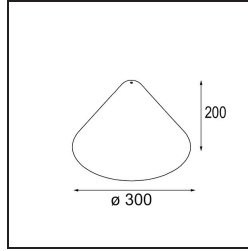

Date _____
Customer _____
Project _____
Type _____

Shade Douli Placebo Bronze Brushed

Specifications

Material	12629018
Lamp Included	No
Number of Light Sources	0
IP Rating	20
Glow wire rating (°C)	960
Indoor/Outdoor	Indoor
Adjustability	Not Applicable
Primary Colour & Primary Finish	Bronze, Brushed
Gross weight (g)	760.0