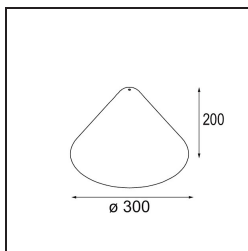

Date _____
Customer _____
Project _____
Type _____

Shade Douli Placebo Bronze Brushed

Specifications

Material	12629018
Lamp Included	No
Number of Light Sources	0
IP Rating	20
Glow wire rating (°C)	960
Indoor/Outdoor	Indoor
Adjustability	Not Applicable
Primary Colour & Primary Finish	Bronze, Brushed
Gross weight (g)	760.0

Specifications