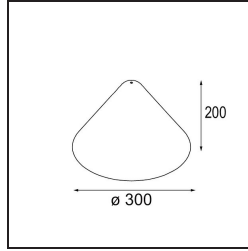

Date _____
Customer _____
Project _____
Type _____

Shade Douli Placebo Champagne Brushed

Specifications

Material	12629017
Lamp Included	No
Number of Light Sources	0
IP Rating	20
Glow wire rating (°C)	960
Indoor/Outdoor	Indoor
Adjustability	Not Applicable
Primary Colour & Primary Finish	Champagne, Brushed
Gross weight (g)	760.0

Specifications