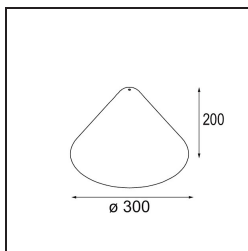

*Shade Douli Placebo Champagne Brushed*

**Specifications**

Material	12629017
Lamp Included	No
Number of Light Sources	0
IP Rating	20
Glow wire rating (°C)	960
Indoor/Outdoor	Indoor
Adjustability	Not Applicable
Primary Colour & Primary Finish	Champagne, Brushed
Gross weight (g)	760.0

Specifications