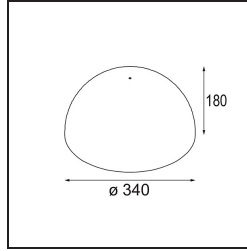

Date _____
Customer _____
Project _____
Type _____

Shade Beanie Placebo Black Matt

Specifications

Material	12628083
Lamp Included	No
Number of Light Sources	0
IP Rating	20
Glow wire rating (°C)	960
Indoor/Outdoor	Indoor
Adjustability	Not Applicable
Primary Colour & Primary Finish	Black, Matt
Gross weight (g)	1220.0