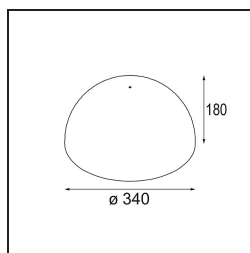

Date _____
Customer _____
Project _____
Type _____

Shade Beanie Placebo Grey White Matt

Specifications

Material	12628038
Lamp Included	No
Number of Light Sources	0
IP Rating	20
Glow wire rating (°C)	960
Indoor/Outdoor	Indoor
Adjustability	Not Applicable
Primary Colour & Primary Finish	Grey White, Matt
Gross weight (g)	1220.0