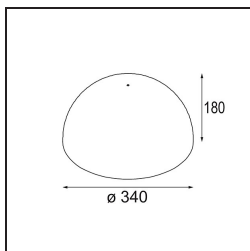

Date _____
Customer _____
Project _____
Type _____

Shade Beanie Placebo Grey White Matt

Specifications

Material	12628038
Lamp Included	No
Number of Light Sources	0
IP Rating	20
Glow wire rating (°C)	960
Indoor/Outdoor	Indoor
Adjustability	Not Applicable
Primary Colour & Primary Finish	Grey White, Matt
Gross weight (g)	1220.0

Specifications