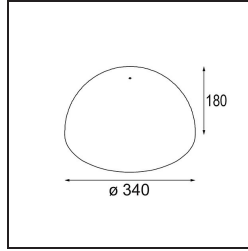

Date _____
Customer _____
Project _____
Type _____

Shade Beanie Placebo Champagne Brushed

Specifications

Material	12628017
Lamp Included	No
Number of Light Sources	0
IP Rating	20
Glow wire rating (°C)	960
Indoor/Outdoor	Indoor
Adjustability	Not Applicable
Primary Colour & Primary Finish	Champagne, Brushed
Gross weight (g)	1220.0