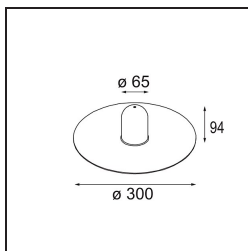

Shade Sombrero Placebo Grey White Matt

Specifications

Material	12627038
Lamp Included	No
Number of Light Sources	0
IP Rating	20
Glow wire rating (°C)	960
Indoor/Outdoor	Indoor
Adjustability	Not Applicable
Primary Colour & Primary Finish	Grey White, Matt
Gross weight (g)	645.0