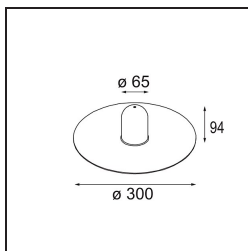

Date _____
Customer _____
Project _____
Type _____

Shade Sombrero Placebo Bronze Brushed

Specifications

Material	12627018
Lamp Included	No
Number of Light Sources	0
IP Rating	20
Glow wire rating (°C)	960
Indoor/Outdoor	Indoor
Adjustability	Not Applicable
Primary Colour & Primary Finish	Bronze, Brushed
Gross weight (g)	645.0

Specifications