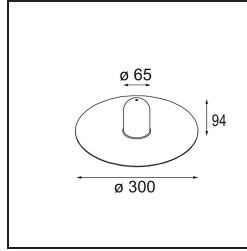

Date _____
Customer _____
Project _____
Type _____

Shade Sombrero Placebo Bronze Brushed

Specifications

Material	12627018
Lamp Included	No
Number of Light Sources	0
IP Rating	20
Glow wire rating (°C)	960
Indoor/Outdoor	Indoor
Adjustability	Not Applicable
Primary Colour & Primary Finish	Bronze, Brushed
Gross weight (g)	645.0