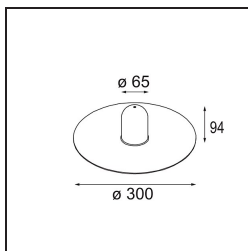

Date \_\_\_\_\_  
Customer \_\_\_\_\_  
Project \_\_\_\_\_  
Type \_\_\_\_\_

*Shade Sombrero Placebo Champagne Brushed*

**Specifications**

Material	12627017
Lamp Included	No
Number of Light Sources	0
IP Rating	20
Glow wire rating (°C)	960
Indoor/Outdoor	Indoor
Adjustability	Not Applicable
Primary Colour & Primary Finish	Champagne, Brushed
Gross weight (g)	645.0