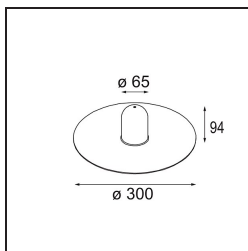

*Shade Sombrero Placebo Champagne Brushed*

**Specifications**

Material	12627017
Lamp Included	No
Number of Light Sources	0
IP Rating	20
Glow wire rating (°C)	960
Indoor/Outdoor	Indoor
Adjustability	Not Applicable
Primary Colour & Primary Finish	Champagne, Brushed
Gross weight (g)	645.0