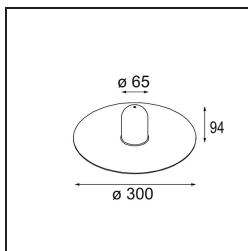

Date _____
Customer _____
Project _____
Type _____

Shade Sombrero Placebo Champagne Brushed

Specifications

Material	12627017
Lamp Included	No
Number of Light Sources	0
IP Rating	20
Glow wire rating (°C)	960
Indoor/Outdoor	Indoor
Adjustability	Not Applicable
Primary Colour & Primary Finish	Champagne, Brushed
Gross weight (g)	645.0