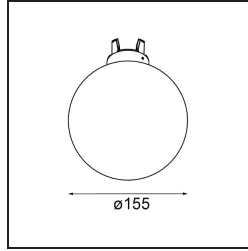

Date _____
Customer _____
Project _____
Type _____

Glass Ball Down 155 Placebo White Matt

Specifications

Material	12626238
Lamp Included	No
Number of Light Sources	0
IP Rating	20
Glow wire rating (°C)	960
Indoor/Outdoor	Indoor
Adjustability	Not Applicable
Primary Colour & Primary Finish	White, Matt
Gross weight (g)	490.0