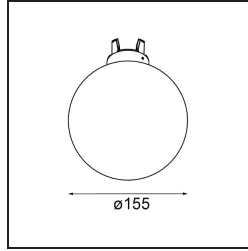

Date \_\_\_\_\_  
Customer \_\_\_\_\_  
Project \_\_\_\_\_  
Type \_\_\_\_\_

*Glass Ball Down 155 Placebo White Matt*

**Specifications**

Material	12626238
Lamp Included	No
Number of Light Sources	0
IP Rating	20
Glow wire rating (°C)	960
Indoor/Outdoor	Indoor
Adjustability	Not Applicable
Primary Colour & Primary Finish	White, Matt
Gross weight (g)	490.0