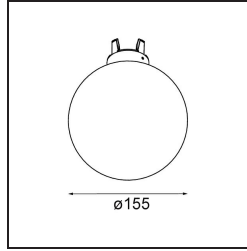

Date _____
Customer _____
Project _____
Type _____

Glass Ball Down 155 Placebo White Matt

Specifications

Material	12626238
Lamp Included	No
Number of Light Sources	0
IP Rating	20
Glow wire rating (°C)	960
Indoor/Outdoor	Indoor
Adjustability	Not Applicable
Primary Colour & Primary Finish	White, Matt
Gross weight (g)	490.0