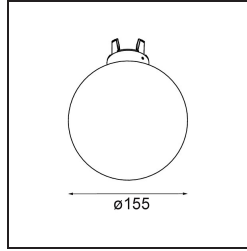

Date _____
Customer _____
Project _____
Type _____

Glass Ball Down 155 Placebo White Matt

Specifications

Material	12626238
Lamp Included	No
Number of Light Sources	0
IP Rating	20
Glow wire rating (°C)	960
Indoor/Outdoor	Indoor
Adjustability	Not Applicable
Primary Colour & Primary Finish	White, Matt
Gross weight (g)	490.0