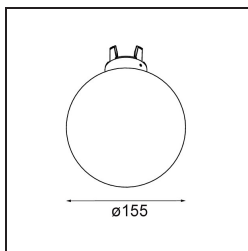

Date _____
Customer _____
Project _____
Type _____

Glass Ball Down 155 Placebo White Matt

Specifications

| | |
|---------------------------------|----------------|
| Material | 12626238 |
| Lamp Included | No |
| Number of Light Sources | 0 |
| IP Rating | 20 |
| Glow wire rating (°C) | 960 |
| Indoor/Outdoor | Indoor |
| Adjustability | Not Applicable |
| Primary Colour & Primary Finish | White, Matt |
| Gross weight (g) | 490.0 |

Specifications