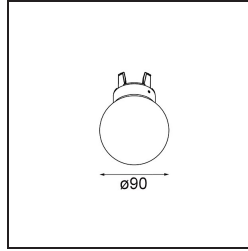

Date _____
Customer _____
Project _____
Type _____

Glass Ball Down 90 Placebo White Matt

Specifications

Material	12626038
Lamp Included	No
Number of Light Sources	0
IP Rating	20
Glow wire rating (°C)	960
Indoor/Outdoor	Indoor
Adjustability	Not Applicable
Primary Colour & Primary Finish	White, Matt
Gross weight (g)	335.0