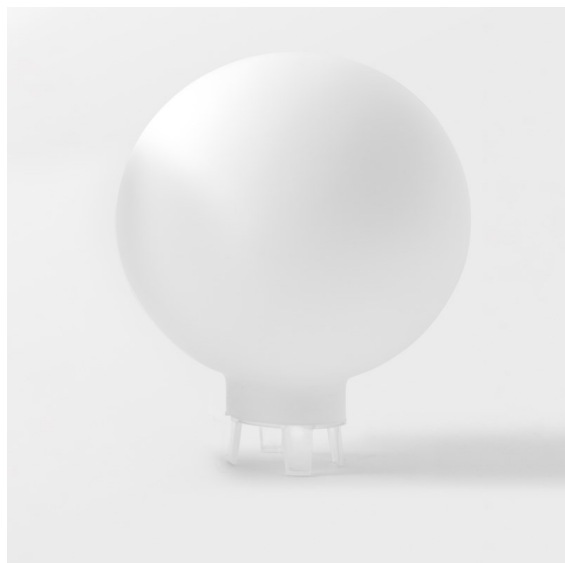

Date \_\_\_\_\_  
Customer \_\_\_\_\_  
Project \_\_\_\_\_  
Type \_\_\_\_\_

*Glass Ball Up 155 Placebo White Matt*

**Specifications**

Material	12625238
Lamp Included	No
Number of Light Sources	0
IP Rating	20
Glow wire rating (°C)	960
Indoor/Outdoor	Indoor
Adjustability	Not Applicable
Primary Colour & Primary Finish	White, Matt
Gross weight (g)	745.0