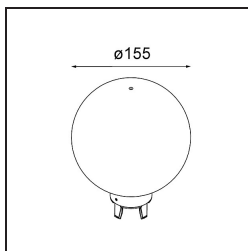

Date \_\_\_\_\_  
Customer \_\_\_\_\_  
Project \_\_\_\_\_  
Type \_\_\_\_\_

*Glass Ball Up 155 Placebo White Matt*

**Specifications**

Material	12625238
Lamp Included	No
Number of Light Sources	0
IP Rating	20
Glow wire rating (°C)	960
Indoor/Outdoor	Indoor
Adjustability	Not Applicable
Primary Colour & Primary Finish	White, Matt
Gross weight (g)	745.0