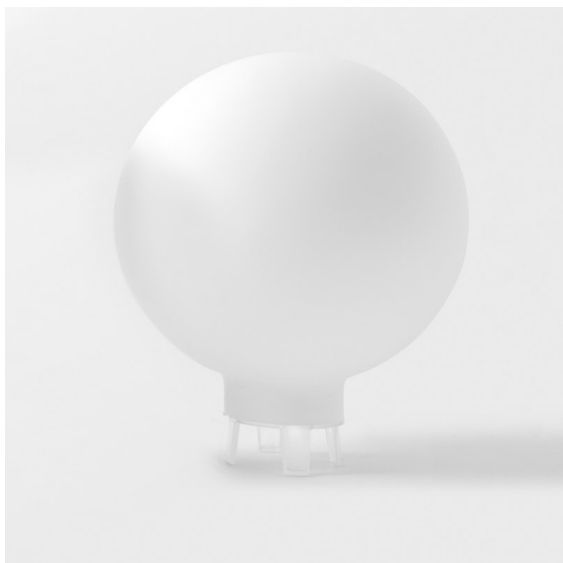

Date _____
Customer _____
Project _____
Type _____

Glass Ball Up 155 Placebo White Matt

Specifications

Material	12625238
Lamp Included	No
Number of Light Sources	0
IP Rating	20
Glow wire rating (°C)	960
Indoor/Outdoor	Indoor
Adjustability	Not Applicable
Primary Colour & Primary Finish	White, Matt
Gross weight (g)	745.0