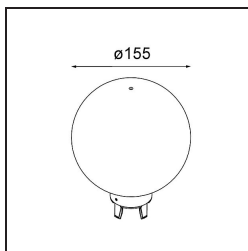

Date _____
Customer _____
Project _____
Type _____

Glass Ball Up 155 Placebo White Matt

Specifications

Material	12625238
Lamp Included	No
Number of Light Sources	0
IP Rating	20
Glow wire rating (°C)	960
Indoor/Outdoor	Indoor
Adjustability	Not Applicable
Primary Colour & Primary Finish	White, Matt
Gross weight (g)	745.0

Specifications