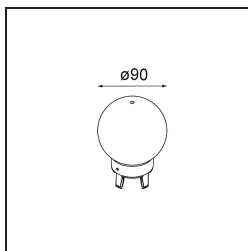

Date _____
Customer _____
Project _____
Type _____

Glass Ball Up 90 Placebo White Matt

Specifications

Material	12625038
Lamp Included	No
Number of Light Sources	0
IP Rating	20
Glow wire rating (°C)	960
Indoor/Outdoor	Indoor
Adjustability	Not Applicable
Primary Colour & Primary Finish	White, Matt
Gross weight (g)	335.0

Specifications