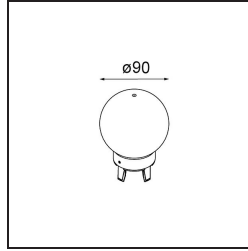

Date _____
Customer _____
Project _____
Type _____

Glass Ball Up 90 Placebo White Matt

Specifications

Material	12625038
Lamp Included	No
Number of Light Sources	0
IP Rating	20
Glow wire rating (°C)	960
Indoor/Outdoor	Indoor
Adjustability	Not Applicable
Primary Colour & Primary Finish	White, Matt
Gross weight (g)	335.0