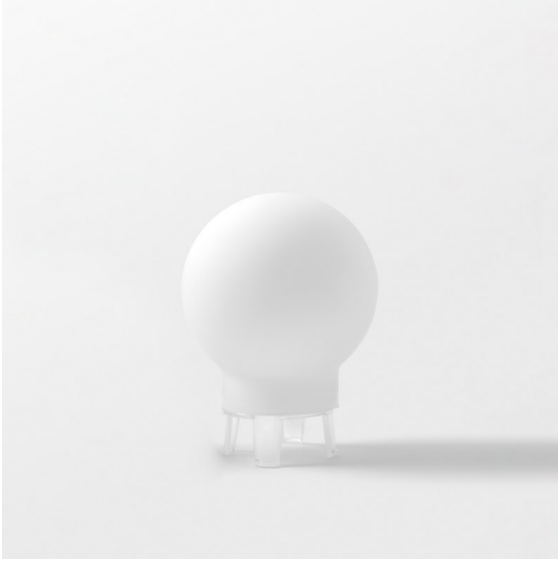

Date _____
Customer _____
Project _____
Type _____

Glass Ball Up 90 Placebo White Matt

Specifications

Material	12625038
Lamp Included	No
Number of Light Sources	0
IP Rating	20
Glow wire rating (°C)	960
Indoor/Outdoor	Indoor
Adjustability	Not Applicable
Primary Colour & Primary Finish	White, Matt
Gross weight (g)	335.0